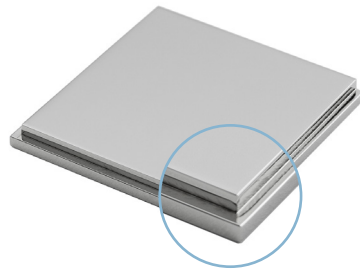

Knob Set - FULL DUMMY includes two rosettes, two knobs, 4" straight spindle (8mm), two dummy rosette mount plates, two rosette mount plate hubs and mounting hardware.

Knob Set - HALF DUMMY includes rosette, knob, dummy mount spindle, rosette mount plate hub and mounting hardware.

CLASSIC BRASS

JAMESTOWN, NEW YORK

SQUARE ESCUTCHEON
EDGE OPTIONS

ONE STEP EDGE
Standard

TWO STEP EDGE

BEVEL EDGE

SLAB EDGE

HOW TO ORDER

- Specify edge detail — ONE STEP edge option is standard. If alternate edge detail is required — make sure to specify as SUB (example — SUB BEVEL).

REMEMBER

- Custom escutcheon sizes are available.
- Standard escutcheon thickness is 1/4" — alternate thickness available upon request.
- Contact us to discuss custom edge details or profiles.