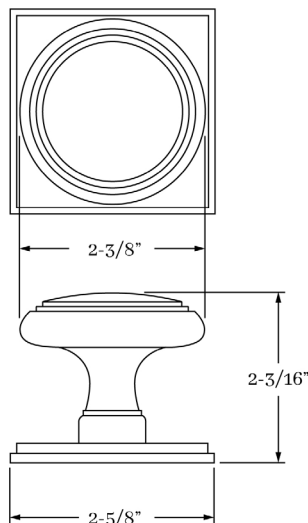

7765 Knob Only 2-3/8"
7779 Square Rose Only 2-5/8"

PRODUCT DIMENSIONS

Knob Only 2-3/8"
Rose Only 2-5/8"

MATERIALS

Solid Brass

HOW TO ORDER

1. Specify application.
2. Specify if pre-drilled adapters are required (part #9749).
3. Specify finish. If split finish is required, please indicate exterior/interior.
4. Specify door thickness. Standard thickness is 1-3/8".
5. Specify backset.
 - standard is 2-3/8" for tubular.
 - standard is 2-1/2" for mortise.
6. Specify hand of door - RH/LH for mortise applications.

REMEMBER

1. Specify pre-drilled adapter (#9749) for 2-1/8" pre-drilled doors, which requires the large rose.
2. Consider utilizing an interior mortise lock for quality installations.
3. All knobs and levers are interchangeable.
4. FULL LIP strikes are standard. Specify SUB "T" strike, if required.
5. Standard backset is 2-3/8" for tubular. If required, specify 2-3/4".
6. ONE STEP edge profile is standard. Specify TWO STEP, BEVEL, or SLAB edge profile if required.

FIFTH AVENUE | DOOR

SET COMPONENTS

Knob Set - PASSAGE includes two rosettes (passage), two knobs, passage latch K x K (2-3/8" backset), full lip strike, latch faceplate, 4" straight spindle (8mm), two rosette mount plates, two rosette mount plate hubs, dust box and mounting hardware. NOTE: if required, order pre-drilled adapter (part #9749) separately.

Knob Set - PRIVACY includes two rosettes (privacy), two knobs, privacy latch K x K (2-3/8" backset), full lip strike, latch faceplate, 4" swivel spindle (8mm), two rosette mount plates, two rosette mount plate hubs, privacy pin, dust box and mounting hardware. NOTE: if required, order pre-drilled adapter (part #9749) separately.