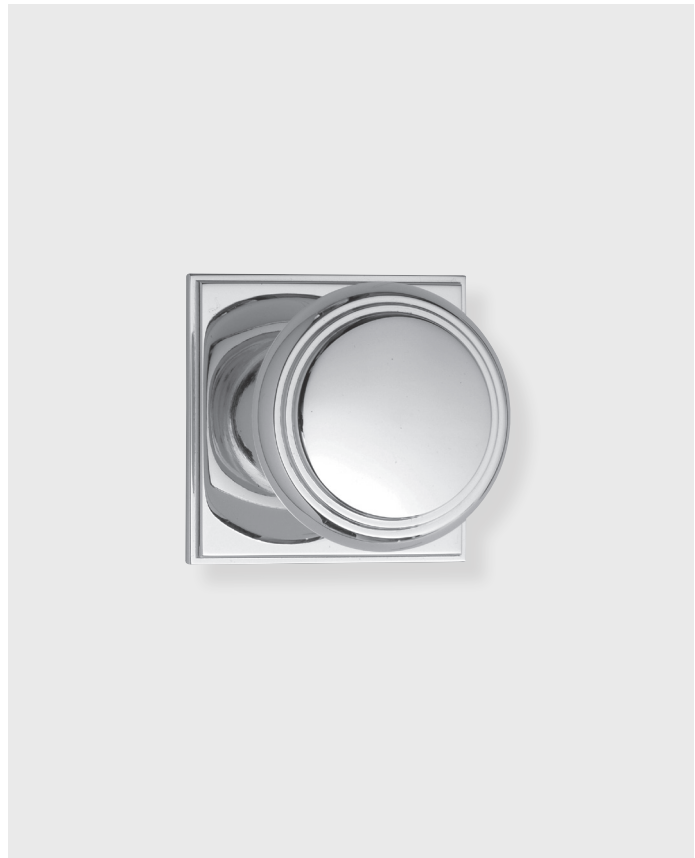

7765 Knob Only 2-3/8"
7779 Square Rose Only 2-5/8"

PRODUCT DIMENSIONS

Knob Only 2-3/8"
Rose Only 2-5/8"

MATERIALS

Solid Brass

HOW TO ORDER

1. Specify application.
2. Specify if pre-drilled adapters are required (part #9749).
3. Specify finish. If split finish is required, please indicate exterior/interior.
4. Specify door thickness. Standard thickness is 1-3/8".
5. Specify backset.
 - standard is 2-3/8" for tubular.
 - standard is 2-1/2" for mortise.
6. Specify hand of door - RH/LH for mortise applications.

REMEMBER

1. Specify pre-drilled adapter (#9749) for 2-1/8" pre-drilled doors, which requires the large rose.
2. Consider utilizing an interior mortise lock for quality installations.
3. All knobs and levers are interchangeable.
4. FULL LIP strikes are standard. Specify SUB "T" strike, if required.
5. Standard backset is 2-3/8" for tubular. If required, specify 2-3/4".
6. ONE STEP edge profile is standard. Specify TWO STEP, BEVEL, or SLAB edge profile if required.

FIFTH AVENUE | DOOR

SET COMPONENTS

Knob Set - PASSAGE includes two rosettes (passage), two knobs, passage latch K x K (2-3/8" backset), full lip strike, latch faceplate, 4" straight spindle (8mm), two rosette mount plates, two rosette mount plate hubs, dust box and mounting hardware. NOTE: if required, order pre-drilled adapter (part #9749) separately.

Knob Set - PRIVACY includes two rosettes (privacy), two knobs, privacy latch K x K (2-3/8" backset), full lip strike, latch faceplate, 4" swivel spindle (8mm), two rosette mount plates, two rosette mount plate hubs, privacy pin, dust box and mounting hardware. NOTE: if required, order pre-drilled adapter (part #9749) separately.