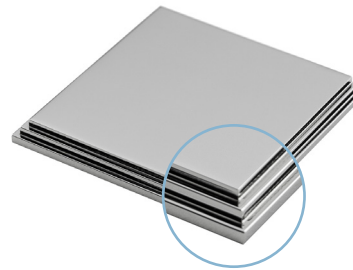

CLASSIC BRASS

JAMESTOWN, NEW YORK

SQUARE ESCUTCHEON
EDGE OPTIONS

ONE STEP EDGE
Standard

TWO STEP EDGE

BEVEL EDGE

SLAB EDGE

HOW TO ORDER

- Specify edge detail — ONE STEP edge option is standard. If alternate edge detail is required — make sure to specify as SUB (example — SUB BEVEL).

REMEMBER

- Custom escutcheon sizes are available.
- Standard escutcheon thickness is 1/4" — alternate thickness available upon request.
- Contact us to discuss custom edge details or profiles.