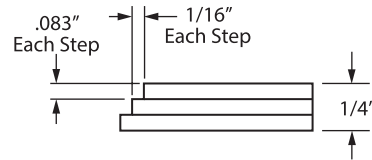

CLASSIC BRASS

JAMESTOWN, NEW YORK

SQUARE ESCUTCHEON
EDGE OPTIONS

ONE STEP EDGE
Standard

TWO STEP EDGE

BEVEL EDGE

SLAB EDGE

HOW TO ORDER

- Specify edge detail — ONE STEP edge option is standard. If alternate edge detail is required — make sure to specify as SUB (example — SUB BEVEL).

REMEMBER

- Custom escutcheon sizes are available.
- Standard escutcheon thickness is 1/4" — alternate thickness available upon request.
- Contact us to discuss custom edge details or profiles.