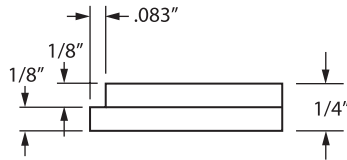

Knob Set - FULL DUMMY includes two rosettes, two knobs, 4" straight spindle (8mm), two dummy rosette mount plates, two rosette mount plate hubs and mounting hardware.

Knob Set - HALF DUMMY includes rosette, knob, dummy mount spindle, rosette mount plate hub and mounting hardware.

CLASSIC BRASS

JAMESTOWN, NEW YORK

SQUARE ESCUTCHEON
EDGE OPTIONS

ONE STEP EDGE
Standard

TWO STEP EDGE

BEVEL EDGE

SLAB EDGE

HOW TO ORDER