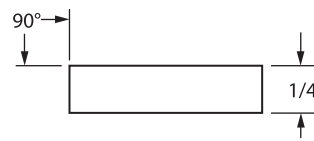

CLASSIC BRASS

JAMESTOWN, NEW YORK

SQUARE ESCUTCHEON
EDGE OPTIONS

ONE STEP EDGE
Standard

TWO STEP EDGE

BEVEL EDGE

SLAB EDGE

HOW TO ORDER

- Specify edge detail — ONE STEP edge option is standard. If alternate edge detail is required — make sure to specify as SUB (example — SUB BEVEL).

REMEMBER

- Custom escutcheon sizes are available.
- Standard escutcheon thickness is 1/4" — alternate thickness available upon request.
- Contact us to discuss custom edge details or profiles.