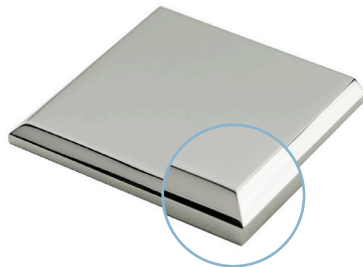

Knob Set - FULL DUMMY includes two rosettes, two knobs, 4" straight spindle (8mm), two dummy rosette mount plates, two rosette mount plate hubs and mounting hardware.

Knob Set - HALF DUMMY includes rosette, knob, dummy mount spindle, rosette mount plate hub and mounting hardware.

CLASSIC BRASS

JAMESTOWN, NEW YORK

SQUARE ESCUTCHEON
EDGE OPTIONS

ONE STEP EDGE
Standard

TWO STEP EDGE

BEVEL EDGE

SLAB EDGE

HOW TO ORDER

- Specify edge detail — ONE STEP edge option is standard. If alternate edge detail is required — make sure to specify as SUB (example — SUB BEVEL).

REMEMBER

- Custom escutcheon sizes are available.
- Standard escutcheon thickness is 1/4" — alternate thickness available upon request.
- Contact us to discuss custom edge details or profiles.