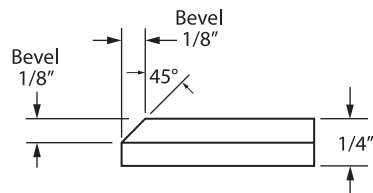

7765 Knob Only 2-3/8"
7779 Square Rose Only 2-5/8"

PRODUCT DIMENSIONS

Knob Only 2-3/8"
Rose Only 2-5/8"

MATERIALS

Solid Brass

HOW TO ORDER

1. Specify application.
2. Specify if pre-drilled adapters are required (part #9749).
3. Specify finish. If split finish is required, please indicate exterior/interior.
4. Specify door thickness. Standard thickness is 1-3/8".
5. Specify backset.
 - standard is 2-3/8" for tubular.
 - standard is 2-1/2" for mortise.
6. Specify hand of door - RH/LH for mortise applications.

Knob Set - FULL DUMMY includes two rosettes, two knobs, 4" straight spindle (8mm), two dummy rosette mount plates, two rosette mount plate hubs and mounting hardware.

Knob Set - HALF DUMMY includes rosette, knob, dummy mount spindle, rosette mount plate hub and mounting hardware.

CLASSIC BRASS

JAMESTOWN, NEW YORK

SQUARE ESCUTCHEON
EDGE OPTIONS

ONE STEP EDGE
Standard

TWO STEP EDGE

BEVEL EDGE

SLAB EDGE

HOW TO ORDER

- Specify edge detail — ONE STEP edge option is standard. If alternate edge detail is required — make sure to specify as SUB (example — SUB BEVEL).

REMEMBER

- Custom escutcheon sizes are available.
- Standard escutcheon thickness is 1/4" — alternate thickness available upon request.
- Contact us to discuss custom edge details or profiles.