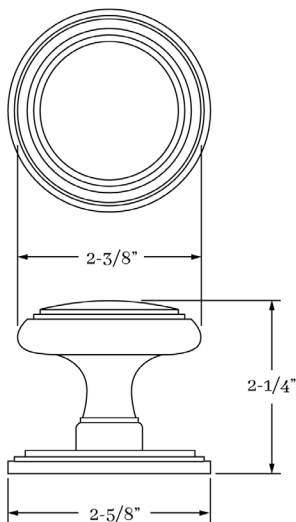

- 7765 Knob Only 2-3/8"
- 7777 Round Rose Only 2-5/8"

PRODUCT DIMENSIONS

- Knob 2-3/8"
- Rose 2-5/8"

MATERIALS

Solid Brass

SPINDLES

8mm SQ (standard)

HOW TO ORDER

1. Specify application.
2. Specify if pre-drilled adapters are required (part #9749).
3. Specify finish. If split finish is required, please indicate exterior/interior.
4. Specify door thickness. Standard thickness is 1-3/8".
5. Specify backset.
 - standard is 2-3/8" for tubular.
 - standard is 2-1/2" for mortise.
6. Specify hand of door - RH/LH for mortise applications.

FIFTH AVENUE | DOOR

SET COMPONENTS

Knob Set - PASSAGE includes two rosettes (passage), two knobs, passage latch K x K (2-3/8" backset), full lip strike, latch faceplate, 4" straight spindle (8mm), two rosette mount plates, two rosette mount plate hubs, dust box and mounting hardware. NOTE: if required, order pre-drilled adapter (part #9749) separately.

Knob Set - PRIVACY includes two rosettes (privacy), two knobs, privacy latch K x K (2-3/8" backset), full lip strike, latch faceplate, 4" swivel spindle (8mm), two rosette mount plates, two rosette mount plate hubs, privacy pin, dust box and mounting hardware. NOTE: if required, order pre-drilled adapter (part #9749) separately.