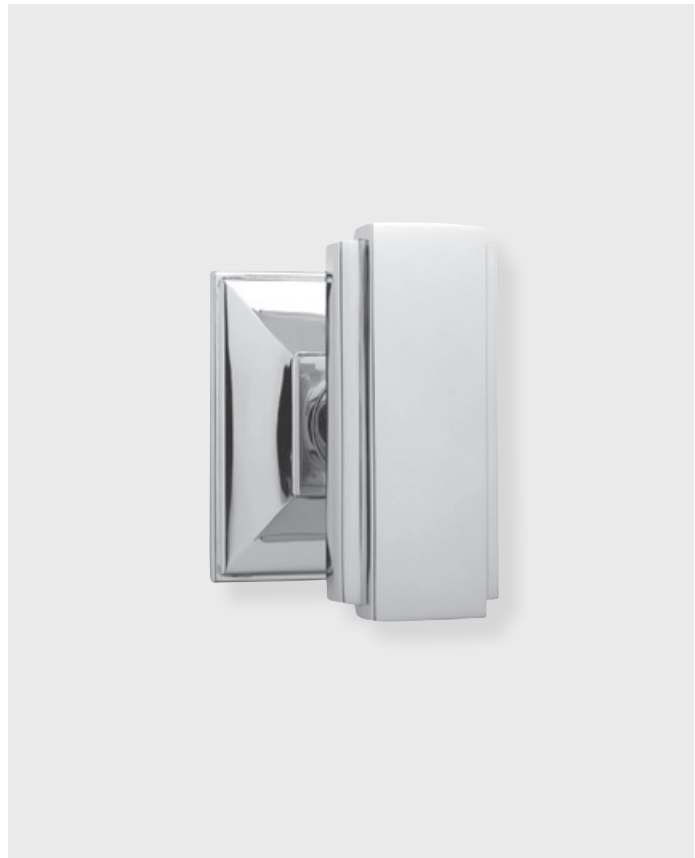

INTERIOR KNOB SETS

APPLICATIONS

- 7501 Knob Set - PASSAGE
- 7509 Knob Set - PRIVACY
- 7517 Knob Set - FULL DUMMY
- 7525 Knob Set - HALF DUMMY

- 7565 Knob Only 1-3/8" x 3"
- 7577 Pyramid Rose Only 2-5/8"

PRODUCT DIMENSIONS

- Knob 1-3/8" x 3"
- Rose 2-5/8"

MATERIALS

Solid Brass

SPINDLES

8mm SQ (standard)

HOW TO ORDER

1. Specify application.
2. Specify if pre-drilled adapters are required (part #9749).
3. Specify finish. If split finish is required, please indicate exterior/interior.
4. Specify door thickness. Standard thickness is 1-3/8".
5. Specify backset.
  - standard is 2-3/8" for tubular.
  - standard is 2-1/2" for mortise.
6. Specify hand of door - RH/LH for mortise applications.

REMEMBER

1. Specify pre-drilled adapter (#9749) for 2-1/8" pre-drilled doors, which requires the large rose.
2. Consider utilizing an interior mortise lock for quality installations.
3. All knobs and levers are interchangeable.
4. FULL LIP strikes are standard. Specify SUB "T" strike, if required.
5. Standard backset is 2-3/8" for tubular. If required, specify 2-3/4".

FIFTH AVENUE | DOOR

SET COMPONENTS

Knob Set - PASSAGE includes two rosettes (passage), two knobs, passage latch K x K (2-3/8" backset), full lip strike, latch faceplate, 4" straight spindle (8mm), two rosette mount plates, two rosette mount plate hubs, dust box and mounting hardware. NOTE: if required, order pre-drilled adapter (part #9749) separately.

Knob Set - PRIVACY includes two rosettes (privacy), two knobs, privacy latch K x K (2-3/8" backset), full lip strike, latch faceplate, 4" swivel spindle (8mm), two rosette mount plates, two rosette mount plate hubs, privacy pin, dust box and mounting hardware. NOTE: if required, order pre-drilled adapter (part #9749) separately.

Knob Set - FULL DUMMY includes two rosettes, two knobs, 4" straight spindle (8mm), two dummy rosette mount plates, two rosette mount plate hubs and mounting hardware.

Knob Set - HALF DUMMY includes rosette, knob, dummy mount spindle, rosette mount plate hub and mounting hardware.

CLASSIC BRASS

JAMESTOWN, NEW YORK