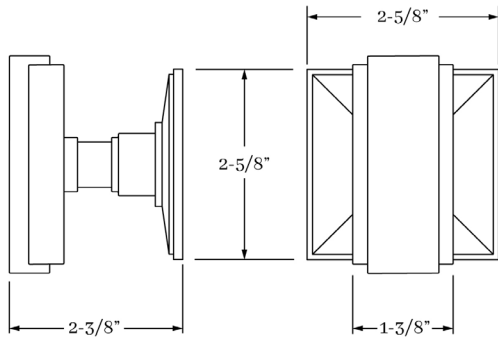

INTERIOR KNOB SETS

APPLICATIONS

- 7501 Knob Set - PASSAGE
- 7509 Knob Set - PRIVACY
- 7517 Knob Set - FULL DUMMY
- 7525 Knob Set - HALF DUMMY

- 7565 Knob Only 1-3/8" x 3"
- 7577 Pyramid Rose Only 2-5/8"

PRODUCT DIMENSIONS

- Knob 1-3/8" x 3"
- Rose 2-5/8"

MATERIALS

Solid Brass

SPINDLES

8mm SQ (standard)

HOW TO ORDER

1. Specify application.
2. Specify if pre-drilled adapters are required (part #9749).
3. Specify finish. If split finish is required, please indicate exterior/interior.
4. Specify door thickness. Standard thickness is 1-3/8".
5. Specify backset.
  - standard is 2-3/8" for tubular.
  - standard is 2-1/2" for mortise.
6. Specify hand of door - RH/LH for mortise applications.

REMEMBER

1. Specify pre-drilled adapter (#9749) for 2-1/8" pre-drilled doors, which requires the large rose.
2. Consider utilizing an interior mortise lock for quality installations.
3. All knobs and levers are interchangeable.
4. FULL LIP strikes are standard. Specify SUB "T" strike, if required.
5. Standard backset is 2-3/8" for tubular. If required, specify 2-3/4".

FIFTH AVENUE | DOOR

SET COMPONENTS

Knob Set - PASSAGE includes two rosettes (passage), two knobs, passage latch K x K (2-3/8" backset), full lip strike, latch faceplate, 4" straight spindle (8mm), two rosette mount plates, two rosette mount plate hubs, dust box and mounting hardware. NOTE: if required, order pre-drilled adapter (part #9749) separately.

Knob Set - PRIVACY includes two rosettes (privacy), two knobs, privacy latch K x K (2-3/8" backset), full lip strike, latch faceplate, 4" swivel spindle (8mm), two rosette mount plates, two rosette mount plate hubs, privacy pin, dust box and mounting hardware. NOTE: if required, order pre-drilled adapter (part #9749) separately.

Knob Set - FULL DUMMY includes two rosettes, two knobs, 4" straight spindle (8mm), two dummy rosette mount plates, two rosette mount plate hubs and mounting hardware.

Knob Set - HALF DUMMY includes rosette, knob, dummy mount spindle, rosette mount plate hub and mounting hardware.

CLASSIC BRASS

JAMESTOWN, NEW YORK