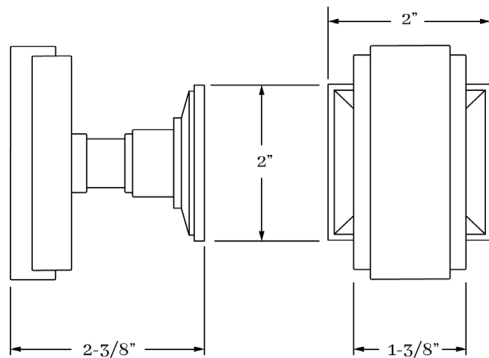

INTERIOR KNOB SETS

APPLICATIONS

- 7500 Knob Set - PASSAGE
- 7508 Knob Set - PRIVACY
- 7516 Knob Set - FULL DUMMY
- 7524 Knob Set - HALF DUMMY

- 7565 Knob Only 1-3/8" x 3"
- 7576 Pyramid Rose Only 2"

PRODUCT DIMENSIONS

- Knob 1-3/8" x 3"
- Rose 2"

MATERIALS

Solid Brass

SPINDLES

8mm SQ (standard)

HOW TO ORDER

1. Specify application.
2. Specify if pre-drilled adapters are required (part #9749).
3. Specify finish. If split finish is required, please indicate exterior/interior.
4. Specify door thickness. Standard thickness is 1-3/8".
5. Specify backset.
  - standard is 2-3/8" for tubular.
  - standard is 2-1/2" for mortise.
6. Specify hand of door - RH/LH for mortise applications.

REMEMBER

1. Specify pre-drilled adapter (#9749) for 2-1/8" pre-drilled doors, which requires the large rose.
2. Consider utilizing an interior mortise lock for quality installations.
3. All knobs and levers are interchangeable.
4. FULL LIP strikes are standard. Specify SUB "T" strike, if required.
5. Standard backset is 2-3/8" for tubular. If required, specify 2-3/4".

FIFTH AVENUE | DOOR

SET COMPONENTS

Knob Set - PASSAGE includes two rosettes (passage), two knobs, passage latch K x K (2-3/8" backset), full lip strike, latch faceplate, 4" straight spindle (8mm), two rosette mount plates, two rosette mount plate hubs, dust box and mounting hardware. NOTE: if required, order pre-drilled adapter (part #9749) separately.

Knob Set - PRIVACY includes two rosettes (privacy), two knobs, privacy latch K x K (2-3/8" backset), full lip strike, latch faceplate, 4" swivel spindle (8mm), two rosette mount plates, two rosette mount plate hubs, privacy pin, dust box and mounting hardware. NOTE: if required, order pre-drilled adapter (part #9749) separately.

Knob Set - FULL DUMMY includes two rosettes, two knobs, 4" straight spindle (8mm), two dummy rosette mount plates, two rosette mount plate hubs and mounting hardware.

Knob Set - HALF DUMMY includes rosette, knob, dummy mount spindle, rosette mount plate hub and mounting hardware.

CLASSIC BRASS

JAMESTOWN, NEW YORK