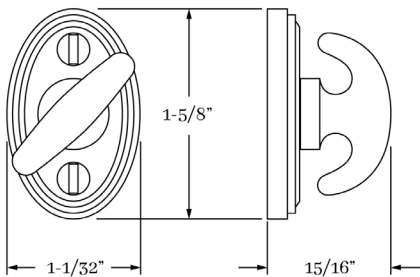

Oval Plate 1-1/32" x 1-5/8"

MATERIALS

Solid Brass

HOW TO ORDER

1. Specify application.
2. Specify finish. If split finish is required, specify exterior/interior.
3. Specify door thickness. Standard thickness is 1-3/4".
4. Specify backset. Standard is 2-3/8".

REMEMBER

1. Standard backset is 2-3/8". If required, specify 2-3/4" backset.

HUTTER | DOOR

SET COMPONENTS

Complete Mortise Bolt Set includes turnpiece and plate, mortise bolt (2-3/8" backset), strike, faceplate, dust box, EE trim and mounting hardware.

Turnpiece and Plate w/ Mortise Bolt includes turnpiece and plate, mortise bolt (2-3/8" backset), strike, faceplate, dust box and mounting hardware.

Turnpiece and Plate includes turnpiece and plate ONLY and mounting hardware.