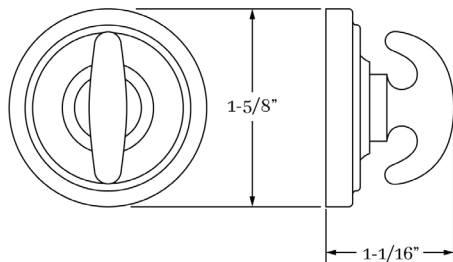

Round Plate 1-5/8"

MATERIALS

Solid Brass

HOW TO ORDER

1. Specify application.
2. Specify finish. If split finish is required, specify exterior/interior.
3. Specify door thickness. Standard thickness is 1-3/4".
4. Specify backset required. Standard is 2-3/8".

REMEMBER

1. Standard backset is 2-3/8". If required, specify 2-3/4" backset.

HUTTER | DOOR

SET COMPONENTS

Complete Mortise Bolt Set includes turnpiece and plate, mortise bolt (2-3/8" backset), strike, faceplate, dust box, EE trim and mounting hardware.

Turnpiece and Plate w/ Mortise Bolt includes turnpiece and plate, mortise bolt (2-3/8" backset), strike, faceplate, dust box and mounting hardware.

Turnpiece and Plate includes turnpiece and plate ONLY and mounting hardware.