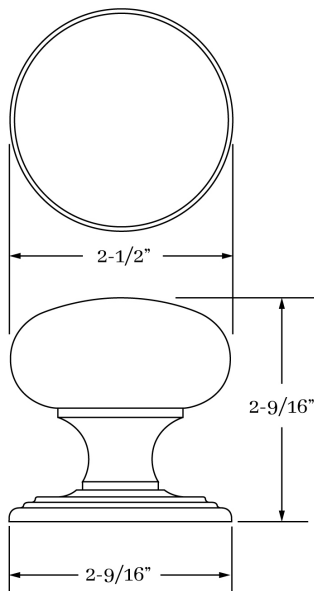

INTERIOR KNOB SETS

APPLICATIONS

7302 Knob Set - PASSAGE

7310 Knob Set - PRIVACY

7318 Knob Set - FULL DUMMY

7326 Knob Set - HALF DUMMY

7367 Knob Only 2-1/2"

7377 Rose Only 2-9/16"

PRODUCT DIMENSIONS

Knob 2-1/2"

Rose 2-9/16"

MATERIALS

Solid Brass

SPINDLES

8mm SQ (standard)

HOW TO ORDER

1. Specify application.
2. Specify if pre-drilled adapters are required (part #9749).
3. Specify finish. If split finish is required, please indicate exterior/interior.
4. Specify door thickness. Standard thickness is 1-3/8".
5. Specify backset.
  - standard is 2-3/8" for tubular.
  - standard is 2-1/2" for mortise.
6. Specify hand of door - RH/LH for mortise applications.

REMEMBER

1. Specify pre-drilled adapter (#9749) for 2-1/8" pre-drilled doors, which requires the large rose.
2. Consider utilizing an interior mortise lock for quality installations.
3. All knobs and levers are interchangeable.
4. FULL LIP strikes are standard. Specify SUB "T" strike, if required.
5. Standard backset is 2-3/8" for tubular. If required, specify 2-3/4".
6. Lever strength latches will be supplied with all large knobs.

HUTTER | DOOR

SET COMPONENTS

Knob Set - PASSAGE includes two rosettes (passage), two knobs, passage latch K x K (2-3/8" backset), full lip strike, latch faceplate, 4" straight spindle (8mm), two rosette mount plates, two rosette mount plate hubs, dust box and mounting hardware. NOTE: if required, order pre-drilled adapter (part #9749) separately.

Knob Set - PRIVACY includes two rosettes (privacy), two knobs, privacy latch K x K (2-3/8" backset), full lip strike, latch faceplate, 4" swivel spindle (8mm), two rosette mount plates, two rosette mount plate hubs, privacy pin, dust box and mounting hardware. NOTE: if required, order pre-drilled adapter (part #9749) separately.

Knob Set - FULL DUMMY includes two rosettes, two knobs, 4" straight spindle (8mm), two dummy rosette mount plates, two rosette mount plate hubs and mounting hardware.

Knob Set - HALF DUMMY includes rosette, knob, dummy mount spindle, rosette mount plate hub and mounting hardware.

CLASSIC BRASS

JAMESTOWN, NEW YORK