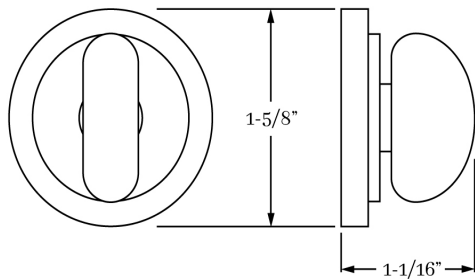

CLASSIC BRASS

JAMESTOWN, NEW YORK