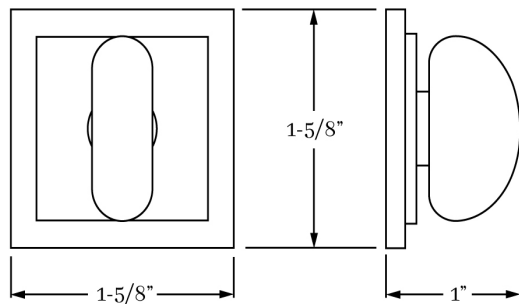

CLASSIC BRASS

JAMESTOWN, NEW YORK