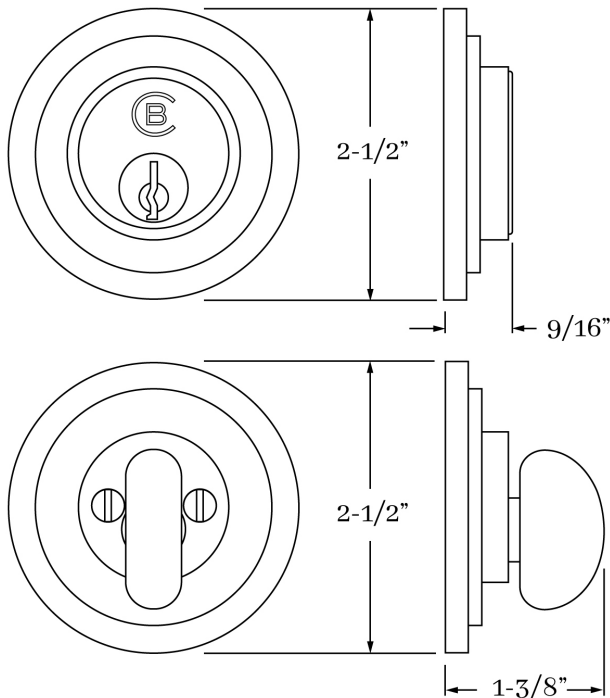

MATERIALS

Solid Brass

HOW TO ORDER

1. Specify application and collar size.
2. Specify finish. If split finish is required, please indicate exterior/interior.
3. Specify door thickness. Standard thickness is 1-3/4".
4. Specify backset. Standard is 2-3/8".

REMEMBER

1. Should you require key alike, please specify.
2. Standard backset is 2-3/8". If required, specify 2-3/4".

SHORE | DOOR

SET COMPONENTS

Auxiliary Deadbolt Set (KEY x TP) includes exterior cylinder collar, auxiliary deadbolt cylinder w/ tailpiece, strike, faceplate, interior cylinder collar, interior turnpiece and plate, and mounting hardware.

Auxiliary Deadbolt Set (KEY x KEY) includes exterior cylinder collar, two auxiliary deadbolt cylinders w/ tailpiece, strike, faceplate, interior cylinder collar and mounting hardware.

CLASSIC BRASS

JAMESTOWN, NEW YORK