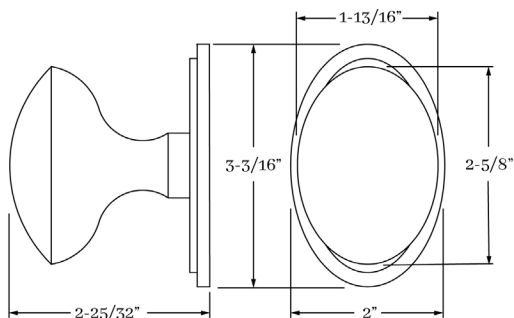

- 17630 Oval Knob Only 2-5/8" x 1-13/16"
- 17682 Oval Rose Only 3-3/16" x 2"
- 17684 Oval Rose Only 4" x 2-1/2"

MATERIALS

Solid Brass

HOW TO ORDER

1. Specify application.
2. Specify if pre-drilled adapters are required (part #9749).
3. Specify finish. If split finish is required, please indicate exterior/interior.
4. Specify door thickness. Standard thickness is 1-3/8".
5. Specify backset.
 - standard is 2-3/8" for tubular.
 - standard is 2-1/2" for mortise.
6. Specify hand of door - RH/LH for mortise applications.

SHORE | DOOR

SET COMPONENTS

Knob Set - PASSAGE includes two rosettes (passage), two knobs, passage latch K x K (2-3/8" backset), full lip strike, latch faceplate, 4" straight spindle (8mm), two rosette mount plates, two rosette mount plate hubs, dust box and mounting hardware. NOTE: if required, order pre-drilled adapter (part #9749) separately.

Knob Set - PRIVACY includes two rosettes (privacy), two knobs, privacy latch K x K (2-3/8" backset), full lip strike, latch faceplate, 4" swivel spindle (8mm), two rosette mount plates, two rosette mount plate hubs, privacy pin, dust box and mounting hardware. NOTE: if required, order pre-drilled adapter (part #9749) separately.