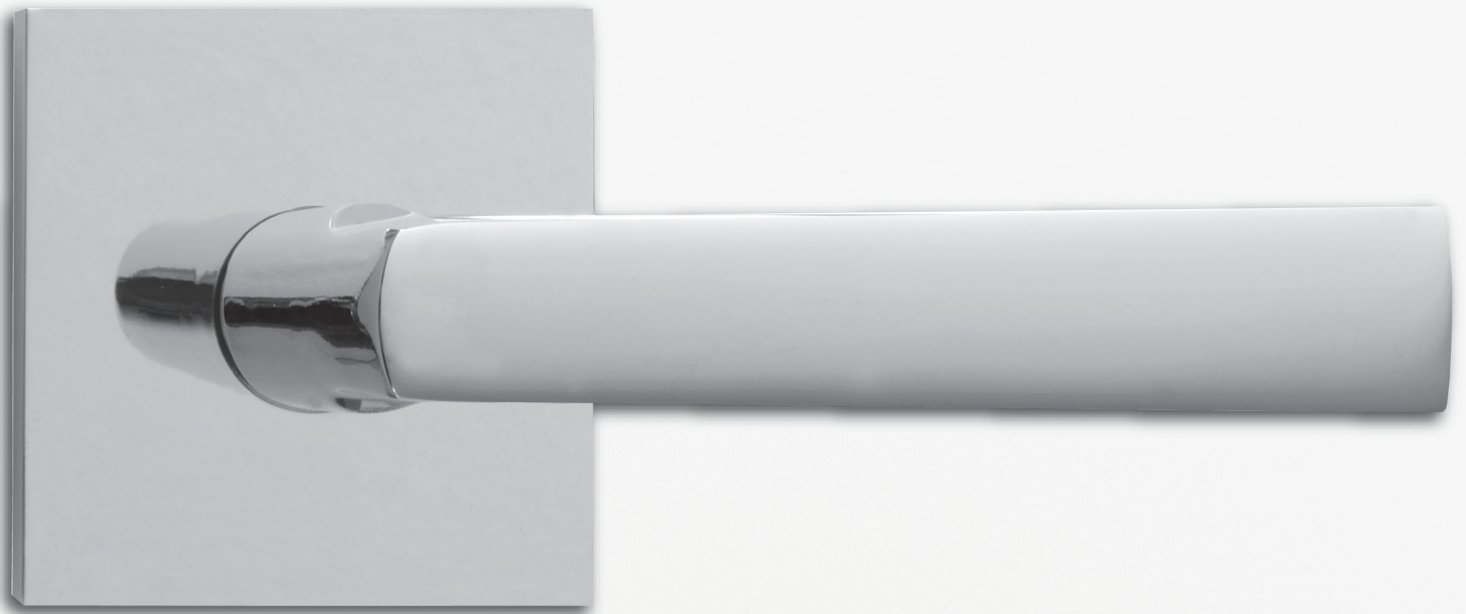

CLASSIC BRASS

JAMESTOWN, NEW YORK

INTERIOR LEVER SET APRÈS

INTERIOR LEVER SET

APPLICATIONS

2-1/2" ROSE SETS

17232 Lever Set – PASSAGE

17233 Lever Set – PRIVACY

17234 Lever Set – SECTIONAL PRIVACY

17235 Lever Set – FULL DUMMY

17236 Lever Set – HALF DUMMY

DIMENSIONS

17175 Lever Only – 4-1/4"

17177 Round Rose – 2-1/2"

MATERIALS

Solid Brass

SPINDLES

8mm SQ (Standard)

LOCKS/LATCHES

Tubular Latch – LxL 2-3/8" b.s.

Mortise Bolt – 2-3/8" b.s.

ORDER INSTRUCTIONS

- 1 Specify application.
- 2 Specify finish. If split finish, indicate exterior/interior.
- 3 Specify door thickness. Standard thickness is 1-3/8".
- 4 Specify backset required. Standard is 2-3/8" for tubular.
- 5 Specify if pre-drilled adapter are required. (part #9749)
- 6 Specify hand of lever for all half dummy and split finish applications.

APRÈS | DOOR

SET COMPONENTS

LEVER AND ROSETTE – PASSAGE SET includes two rosettes (passage), two levers, passage latch (2-3/8" backset), full lip strike, latch faceplate, 4" straight spindle (8mm), two rosette mount plates, two rosette mount plate hubs, dust box and mounting hardware. NOTE: if required, order pre-drilled adapter (part #9749) separately.