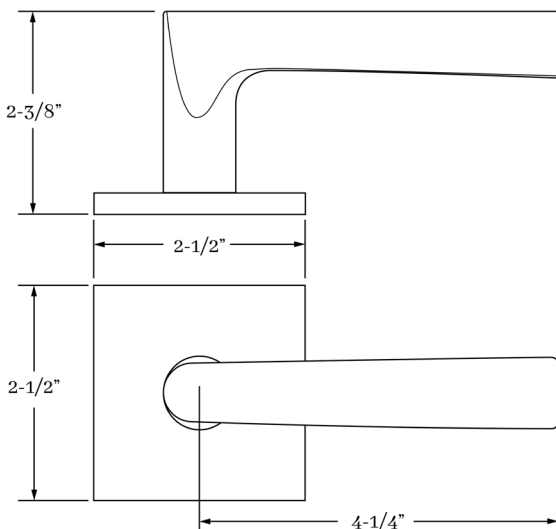

17234 Lever Set – SECTIONAL PRIVACY

17235 Lever Set – FULL DUMMY

17236 Lever Set – HALF DUMMY

DIMENSIONS

17175 Lever Only – 4-1/4"

17177 Round Rose – 2-1/2"

MATERIALS

Solid Brass

SPINDLES

8mm SQ (Standard)

LOCKS/LATCHES

Tubular Latch – LxL 2-3/8" b.s.

Mortise Bolt – 2-3/8" b.s.

ORDER INSTRUCTIONS

- 1 Specify application.
- 2 Specify finish. If split finish, indicate exterior/interior.
- 3 Specify door thickness. Standard thickness is 1-3/8".
- 4 Specify backset required. Standard is 2-3/8" for tubular.
- 5 Specify if pre-drilled adapter are required. (part #9749)
- 6 Specify hand of lever for all half dummy and split finish applications.

REMEMBER

- 1 FULL LIP strikes are standard. Specify SUB "T" strike, if required.
- 2 Consider utilizing an interior mortise lock for quality installations.
- 3 All knobs, levers and roses are interchangeable.
- 4 Standard b.s. is 2-3/8" for tubular. If required specify 2-3/4".
- 5 Undermount is standard. Surface mount oval slot head screws available.

APRÈS | DOOR

SET COMPONENTS

LEVER AND ROSETTE – PASSAGE SET includes two rosettes (passage), two levers, passage latch (2-3/8" backset), full lip strike, latch faceplate, 4" straight spindle (8mm), two rosette mount plates, two rosette mount plate hubs, dust box and mounting hardware. NOTE: if required, order pre-drilled adapter (part #9749) separately.