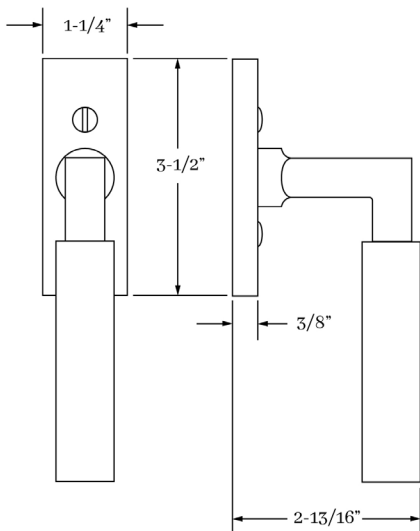

CLASSIC BRASS

JAMESTOWN, NEW YORK