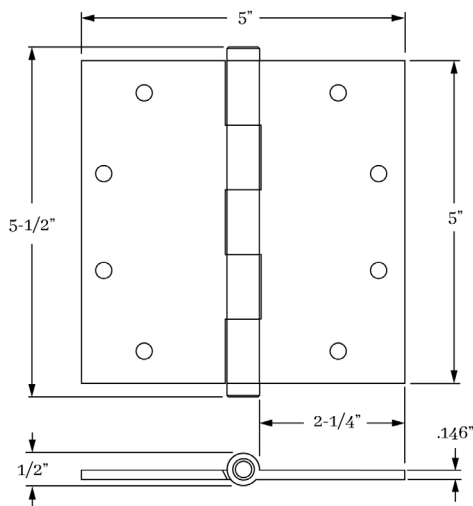

CLASSIC BRASS

JAMESTOWN, NEW YORK