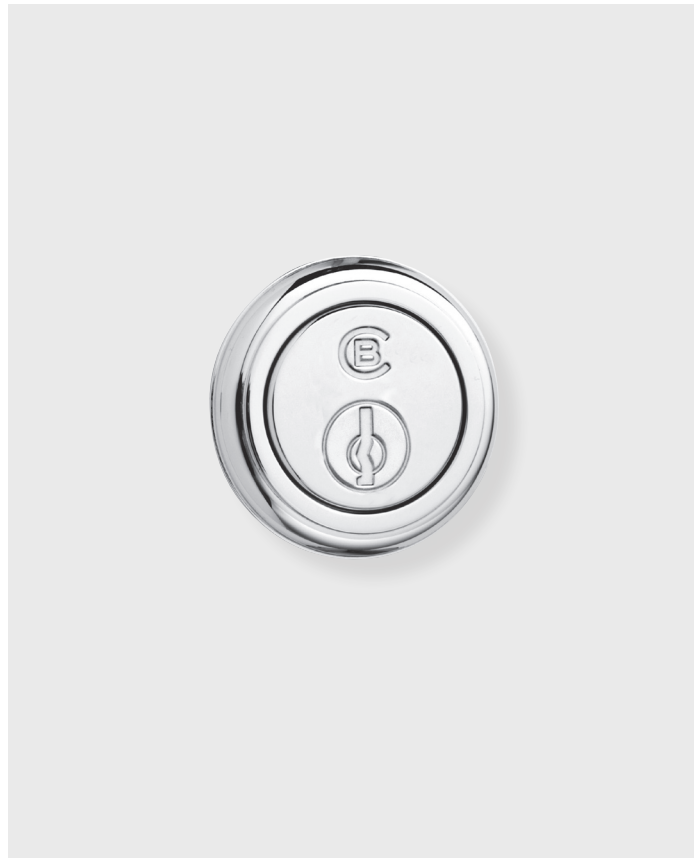

CLASSIC BRASS

JAMESTOWN, NEW YORK

CYLINDER COLLAR

CHAUTAUQUA COLLECTION

CYLINDER COLLAR

APPLICATIONS

14980 Cylinder Collar

PRODUCT DIMENSIONS

2"

MATERIALS

Solid Brass

HOW TO ORDER

1. Specify finish.

REMEMBER

1. Cylinders order separate.

CHAUTAUQUA | DOOR

CLASSIC BRASS

JAMESTOWN, NEW YORK

CLASSIC BRASS

JAMESTOWN, NEW YORK

SIGNATURE FINISHES

SOLID BRASS FINISHES

ANTIQUE BRASS (AB)

ANTIQUE BURNISHED BRASS (ABB)