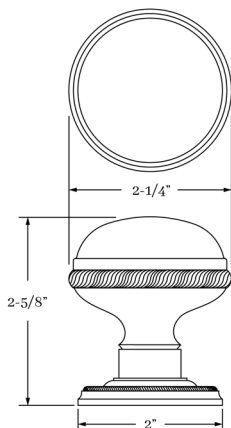

## HOW TO ORDER

1. Specify application.
2. Specify if pre-drilled adapters are required (part #9749).
3. Specify finish. If split finish is required, please indicate exterior/interior.
4. Specify door thickness. Standard thickness is 1-3/8".
5. Specify backset.
  - standard is 2-3/8" for tubular.
  - standard is 2-1/2" for mortise.
6. Specify hand of door - RH/LH for mortise applications.

## SET COMPONENTS

**Knob Set - PASSAGE** includes two rosettes (passage), two knobs, passage latch K x K (2-3/8" backset), full lip strike, latch faceplate, 4" straight spindle (8mm), two rosette mount plates, two rosette mount plate hubs, dust box and mounting hardware. NOTE: if required, order pre-drilled adapter (part #9749) separately.